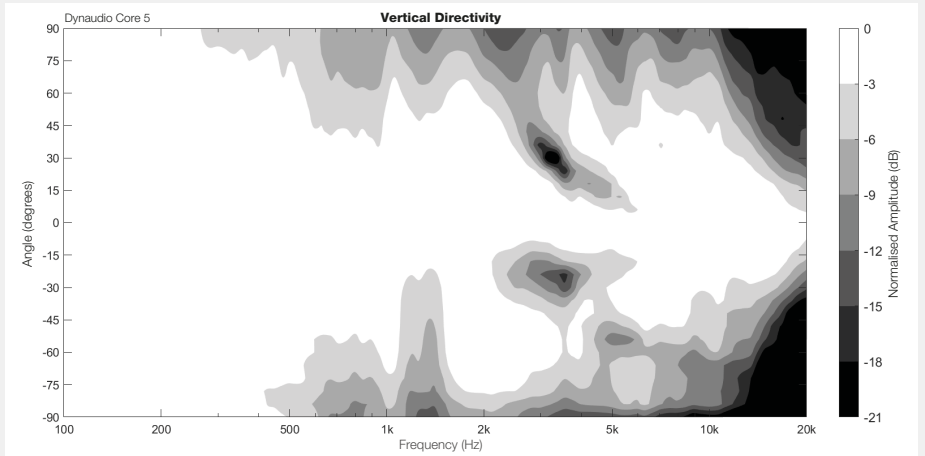

DYNAUDIO Core 5

Specs

Tweeter:	1"
Mid:	N/A
Woofers:	5"
Inputs:	Analogue and AES3 digital inputs (no sample-rate conversion)
Resolution:	Maximum 24-bit/192kHz (32kHz, 44.1kHz, 48kHz, 96kHz and 192kHz sample rates supported)
Max SPL:	104dB @ 1 m anechoic, 116dB half space
Crossover frequency:	3800Hz
Frequency response (- 6 dB):	45Hz – 30kHz
Frequency response (+/- 3 dB):	52Hz – 25kHz
Box principle:	Front-loaded bass reflex
Amplifiers:	Pascal Class-D amplifiers
Dimensions (W x D x H):	190 x 353 x 284mm / 7 1/2 x 14 x 11in
Weight:	8.6kg / 19lb

Directivity

Switch EQ acoustic responses

DYNAUDIO