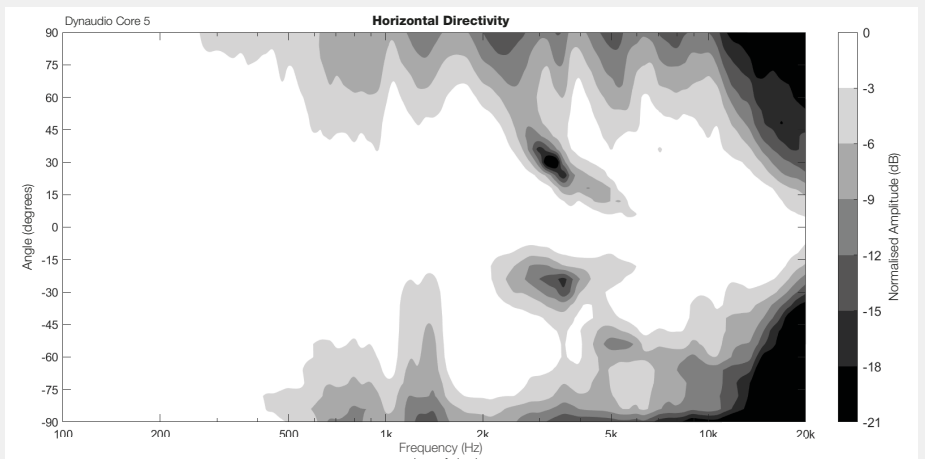

DYNAUDIO Core 5

Specs

Tweeter:	1"
Mid:	N/A
Woofers:	5"
Inputs:	Analogue and AES3 digital inputs (no sample-rate conversion)
Resolution:	Maximum 24-bit/192kHz (32kHz, 44.1kHz, 48kHz, 96kHz and 192kHz sample rates supported)
Max SPL:	104dB @ 1 m anechoic, 116dB half space
Crossover frequency:	3800Hz
Frequency response (- 6 dB):	45Hz – 30kHz
Frequency response (+/- 3 dB):	52Hz – 25kHz
Box principle:	Front-loaded bass reflex
Amplifiers:	Pascal Class-D amplifiers
Dimensions (W x D x H):	190 x 353 x 284mm / 7 1/2 x 14 x 11in
Weight:	8.6kg / 19lb

Directivity

Switch EQ acoustic responses

DYNAUDIO