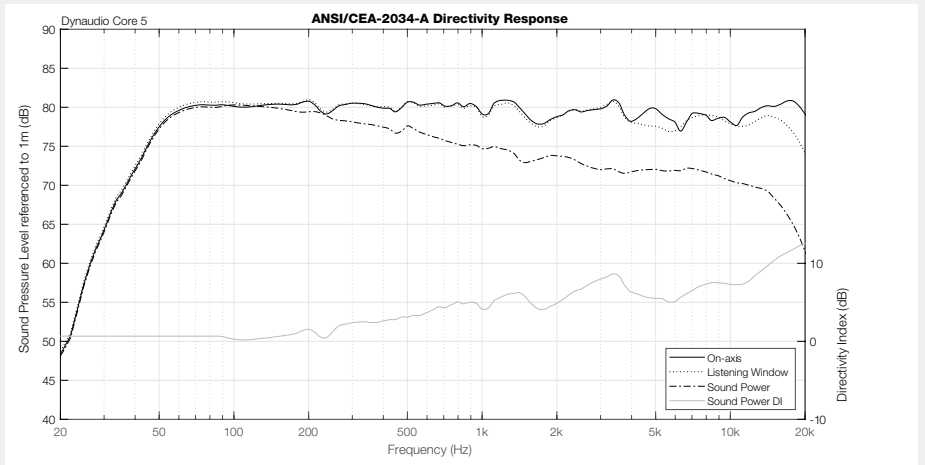

DYNAUDIO Core 5

Specs

Tweeter:	1"
Mid:	N/A
Woofers:	5"
Inputs:	Analogue and AES3 digital inputs (no sample-rate conversion)
Resolution:	Maximum 24-bit/192kHz (32kHz, 44.1kHz, 48kHz, 96kHz and 192kHz sample rates supported)
Max SPL:	104dB @ 1 m anechoic, 116dB half space
Crossover frequency:	3800Hz
Frequency response (- 6 dB):	45Hz – 30kHz
Frequency response (+/- 3 dB):	52Hz – 25kHz
Box principle:	Front-loaded bass reflex
Amplifiers:	Pascal Class-D amplifiers
Dimensions (W x D x H):	190 x 353 x 284mm / 7 1/2 x 14 x 11in
Weight:	8.6kg / 19lb

Directivity

Switch EQ acoustic responses

DYNAUDIO