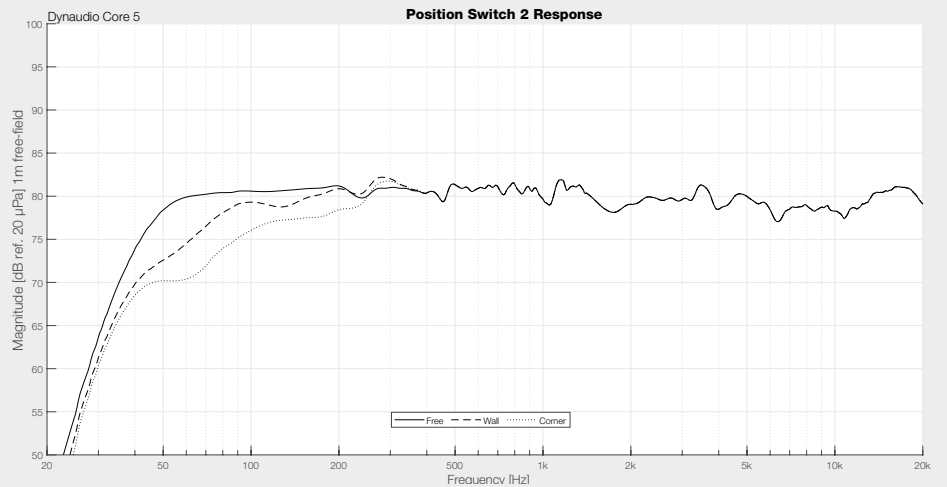

DYNAUDIO Core 5

Specs

Tweeter:	1"
Mid:	N/A
Woofers:	5"
Inputs:	Analogue and AES3 digital inputs (no sample-rate conversion)
Resolution:	Maximum 24-bit/192kHz (32kHz, 44.1kHz, 48kHz, 96kHz and 192kHz sample rates supported)
Max SPL:	104dB @ 1 m anechoic, 116dB half space
Crossover frequency:	3800Hz
Frequency response (- 6 dB):	45Hz – 30kHz
Frequency response (+/- 3 dB):	52Hz – 25kHz
Box principle:	Front-loaded bass reflex
Amplifiers:	Pascal Class-D amplifiers
Dimensions (W x D x H):	190 x 353 x 284mm / 7 1/2 x 14 x 11in
Weight:	8.6kg / 19lb

Directivity

Switch EQ acoustic responses

DYNAUDIO