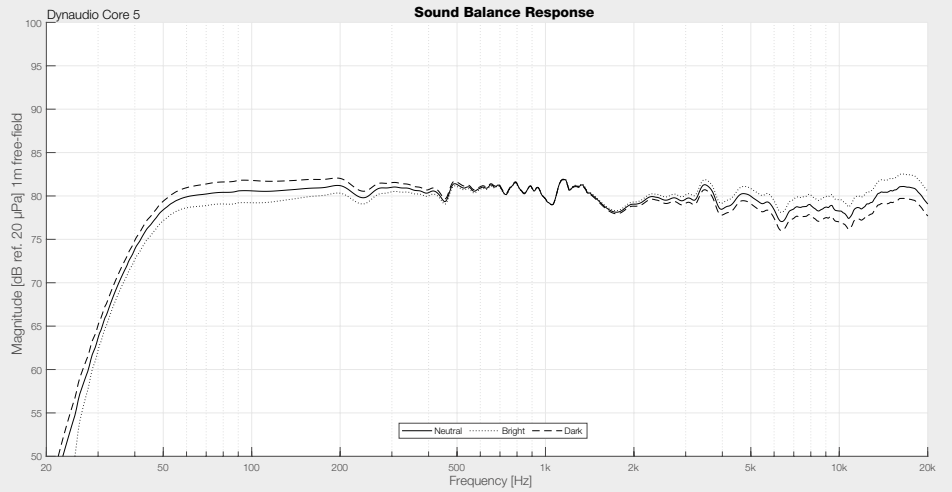

DYNAUDIO Core 5

Specs

Tweeter:	1"
Mid:	N/A
Woofers:	5"
Inputs:	Analogue and AES3 digital inputs (no sample-rate conversion)
Resolution:	Maximum 24-bit/192kHz (32kHz, 44.1kHz, 48kHz, 96kHz and 192kHz sample rates supported)
Max SPL:	104dB @ 1 m anechoic, 116dB half space
Crossover frequency:	3800Hz
Frequency response (- 6 dB):	45Hz – 30kHz
Frequency response (+/- 3 dB):	52Hz – 25kHz
Box principle:	Front-loaded bass reflex
Amplifiers:	Pascal Class-D amplifiers
Dimensions (W x D x H):	190 x 353 x 284mm / 7 1/2 x 14 x 11in
Weight:	8.6kg / 19lb

Directivity

Switch EQ acoustic responses

DYNAUDIO