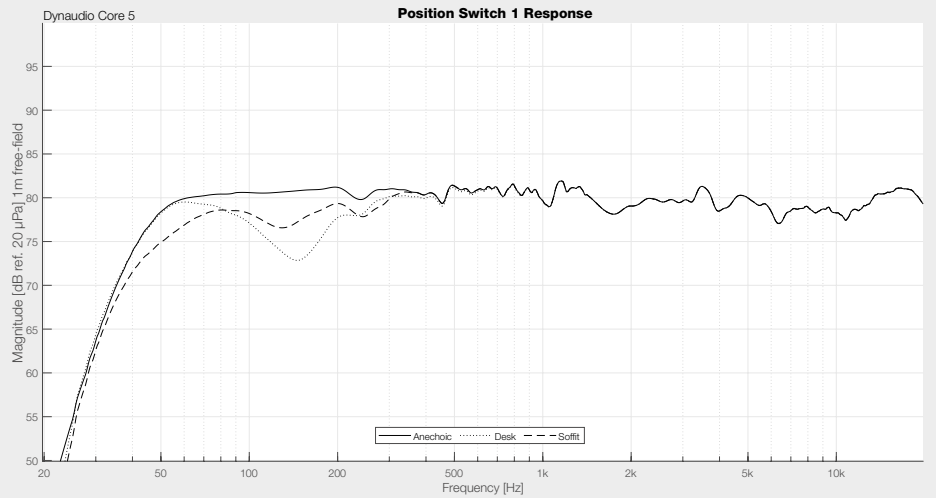

DYNAUDIO Core 5

Specs

Tweeter:	1"
Mid:	N/A
Woofers:	5"
Inputs:	Analogue and AES3 digital inputs (no sample-rate conversion)
Resolution:	Maximum 24-bit/192kHz (32kHz, 44.1kHz, 48kHz, 96kHz and 192kHz sample rates supported)
Max SPL:	104dB @ 1 m anechoic, 116dB half space
Crossover frequency:	3800Hz
Frequency response (- 6 dB):	45Hz – 30kHz
Frequency response (+/- 3 dB):	52Hz – 25kHz
Box principle:	Front-loaded bass reflex
Amplifiers:	Pascal Class-D amplifiers
Dimensions (W x D x H):	190 x 353 x 284mm / 7 1/2 x 14 x 11in
Weight:	8.6kg / 19lb

Directivity

Switch EQ acoustic responses

DYNAUDIO